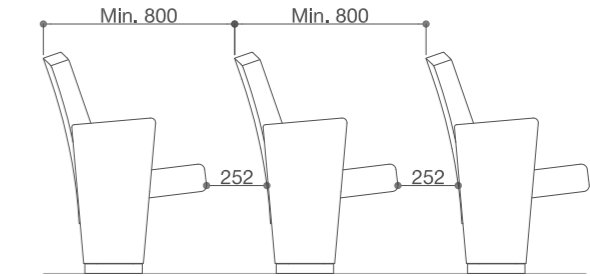

MIT CONFERENZA / DIMENSIONI

TMA
TO ART

TMA a brand of TRUE design
Via Leonardo da Vinci 2
35040 Sant'Elena (PD)
T 0429 692483 F 0429 668018
info@tmaitalia.com
www.tmaitalia.com