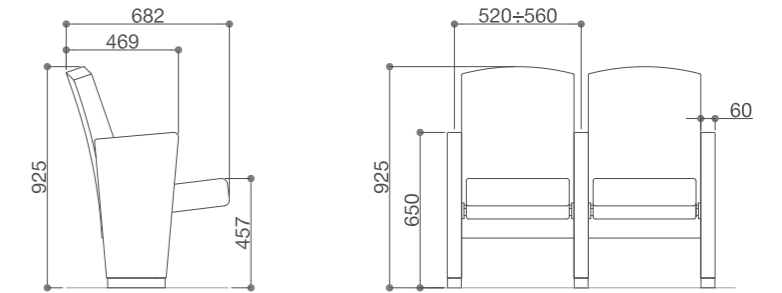

MIT CONFERENZA / DIMENSIONI

TMA
TO ART

TMA a brand of TRUE design
Via Leonardo da Vinci 2
35040 Sant'Elena (PD)
T 0429 692483 F 0429 668018
info@tmaitalia.com
www.tmaitalia.com