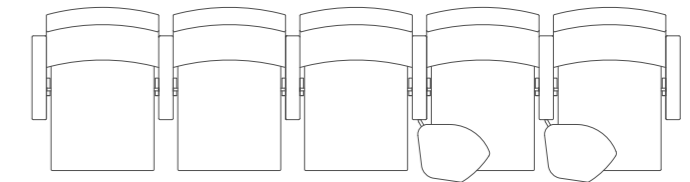

MIT CONFERENZA / DIMENSIONI

TMA
TO ART

TMA a brand of TRUE design
Via Leonardo da Vinci 2
35040 Sant'Elena (PD)
T 0429 692483 F 0429 668018
info@tmaitalia.com
www.tmaitalia.com